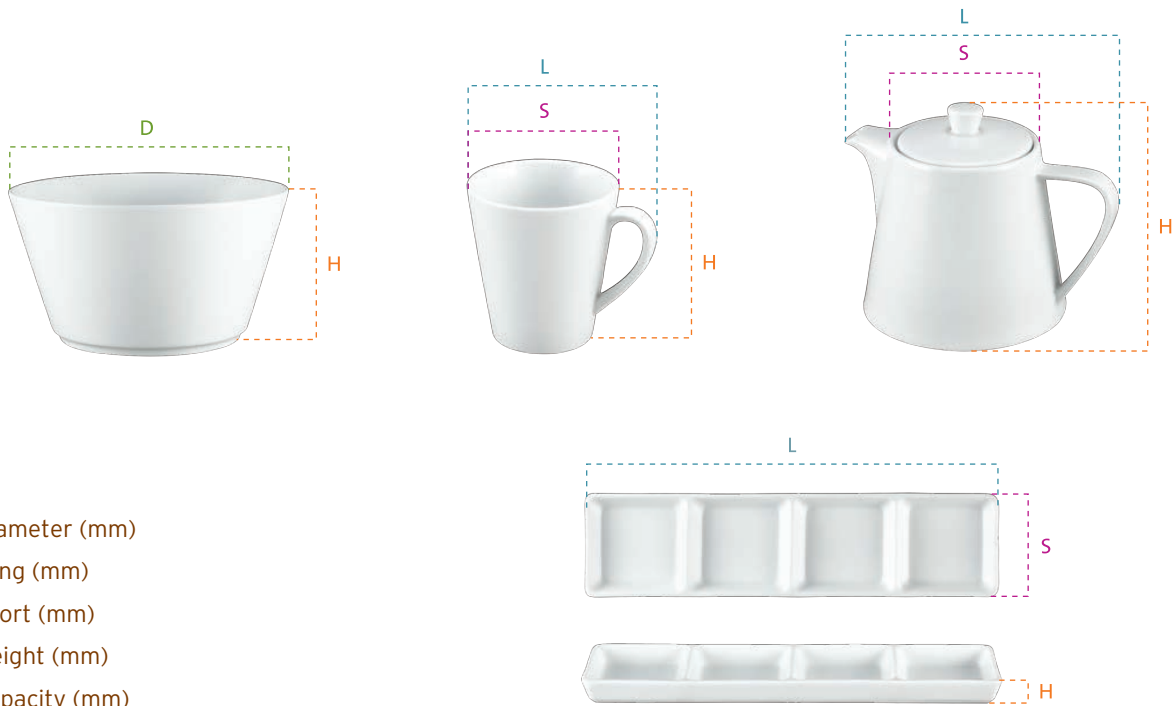

Measurement Guideline

- D : Diameter (mm)
- L : Long (mm)
- S : Short (mm)
- H : Height (mm)
- C : Capacity (mm)