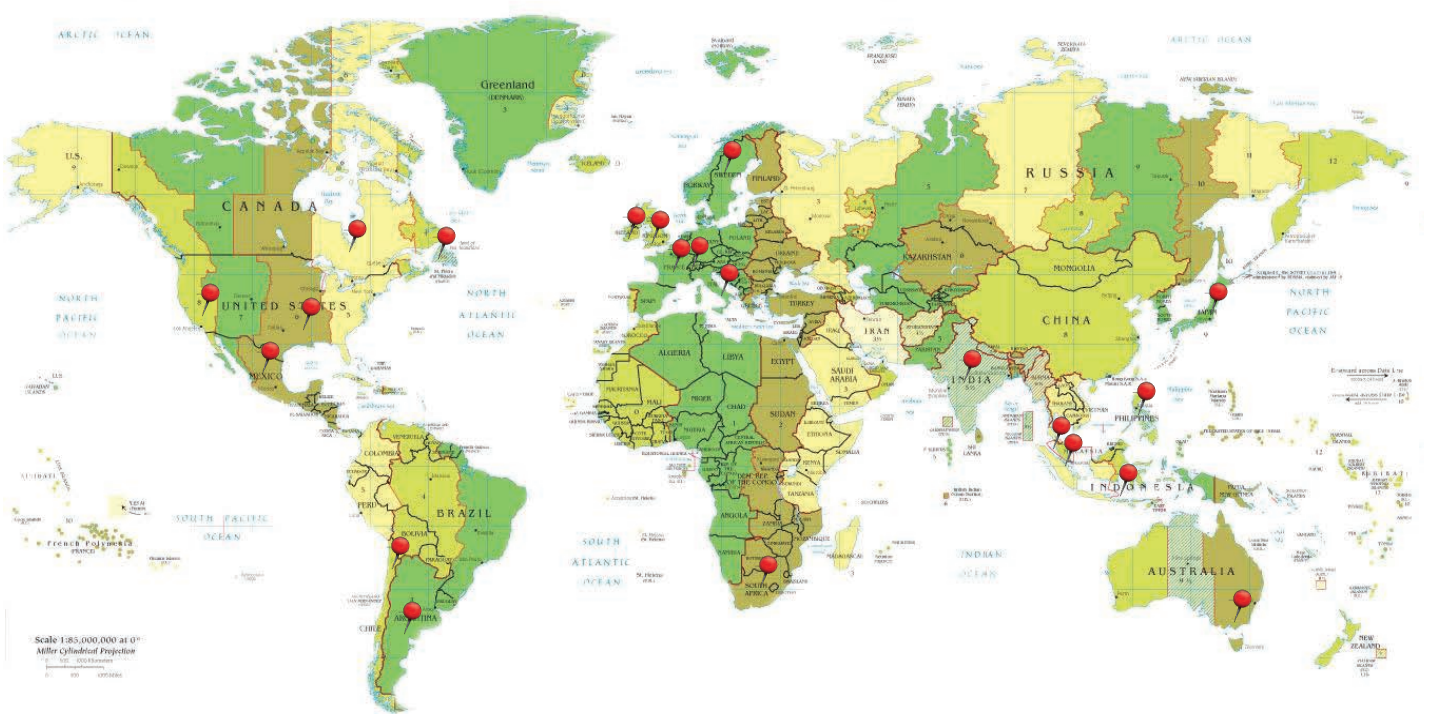

OUR CUSTOMER

Indo Porcelain Product Distribution Around The World