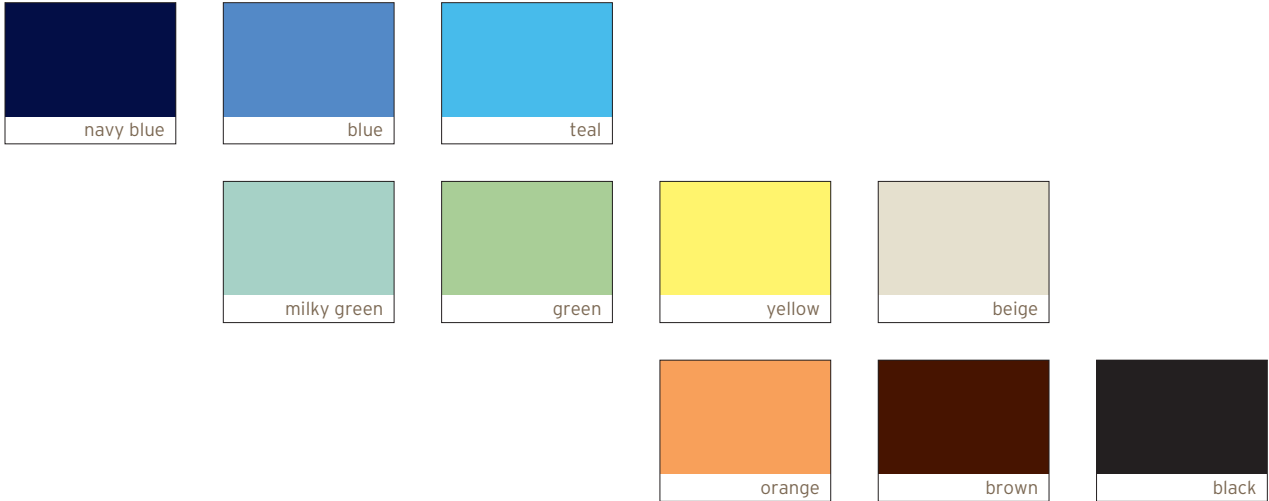

SPECIFICATIONS

Line Color Palette