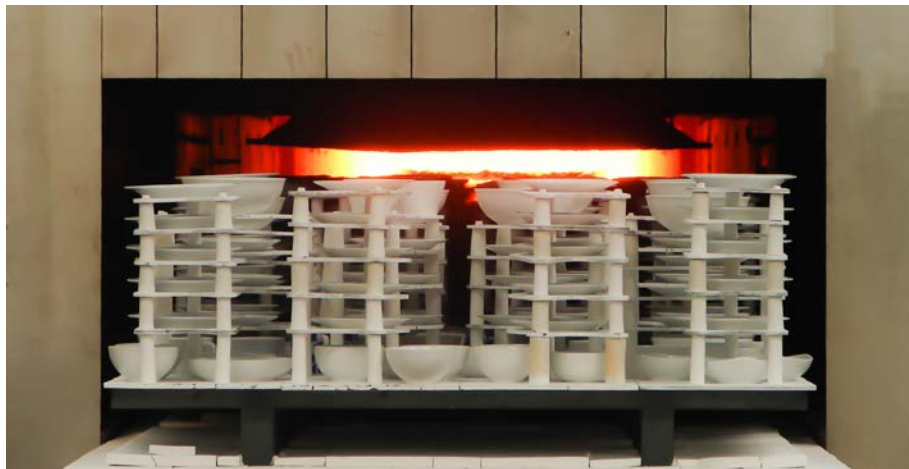

PRODUCTION FLOOR

During production quality control and consistency are all-important. To maintain our high standards we follow the regulations to the letter. We produce over 1.2 million pieces of porcelain each month on state-of-the-art European and Japanese equipment meeting our clients' exacting requirements. Even having the best equipment in the world is nothing without a skilled and dedicated work force to operate and maintain it. That is how we obtain the high-quality standards and on-time delivery required.

Proof of our production team's diligent efforts is our world standard awards; ISO 14,001:2004, for an environmental management system. ISO 9001:2008 for a quality management system. We also have CT-PAT and SNI certifications. These are all awards of which we are extremely proud.

Enjoy browsing, and if by any chance you don't see what you are looking please do not hesitate to call or email us your requirements.