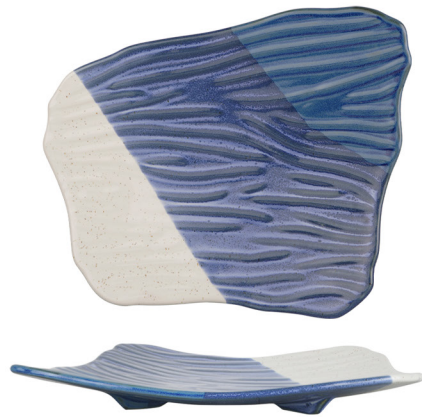

**Kemilau Sentani
RQ 23 SY**