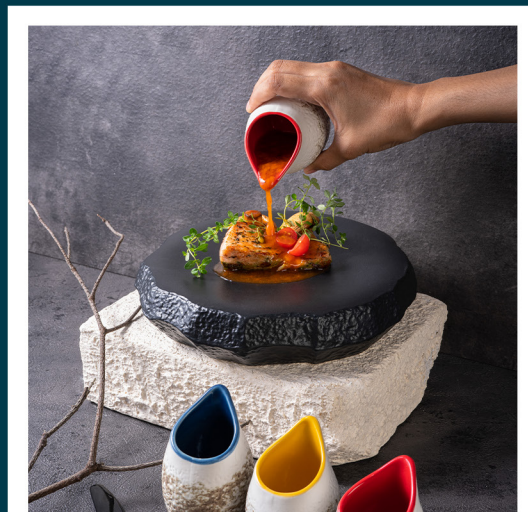

# CLAYO

stoneware

[www.clayoindonesia.com](http://www.clayoindonesia.com)

Sagori Island is an island located in the southeast of the island of Sulawesi, the island consisting of coral reefs Atoll and white sand has a unique land shape because it resembles a crescent moon with a perfect curve to the south, the beauty of the beach is unparalleled then inspired CLAYO to create Elok Pikat Sagori which depicts the mystical natural beauty of the island of Sagori perfectly. Its semi-matte surface coated in natural colors with flake accents depicts a sprinkling of white sand that sparkles due to the morning sun is the main attraction of this product

Available in Any Color

Black

Dark Grey

Grey

Peach

The unique shape and surface texture of Kusuma Nusantara by CLAYO which has a contemporary nuance but still elegant. Carefully crafted and detailed with irregular rim accents and resembling flower petals with a combination of natural colors of pottery and steel. Kusuma, which in Sanskrit means flower, inspired the birth of Kusuma Nusantara by CLAYO, taking the characteristics of flowers that are elegant but still sturdy like pottery and steel

Dark Brown

Named after the sea of sand in the Bromo caldera, its wide expanse forms a unique pattern on the surface of the sand which then inspired CLAYO to bring Whispering Sand into its best collections, the beautiful shape of the plate brings our memories to the canyons and valleys that surround the Bromo caldera area with a basin in the middle that will add to the description of the dishes to be served.