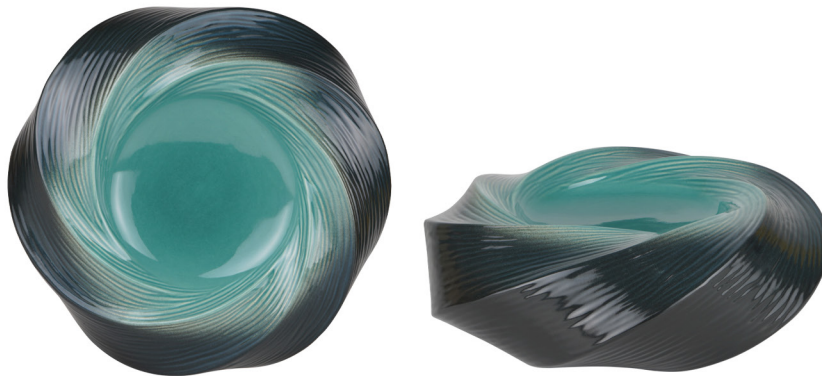

AWAN

gunung mahawu

Awan Gunung Mahawu AN 25 SY

D 241 x H 87 x W 1048

Available in Any Color

Blue

Green

Turquoise